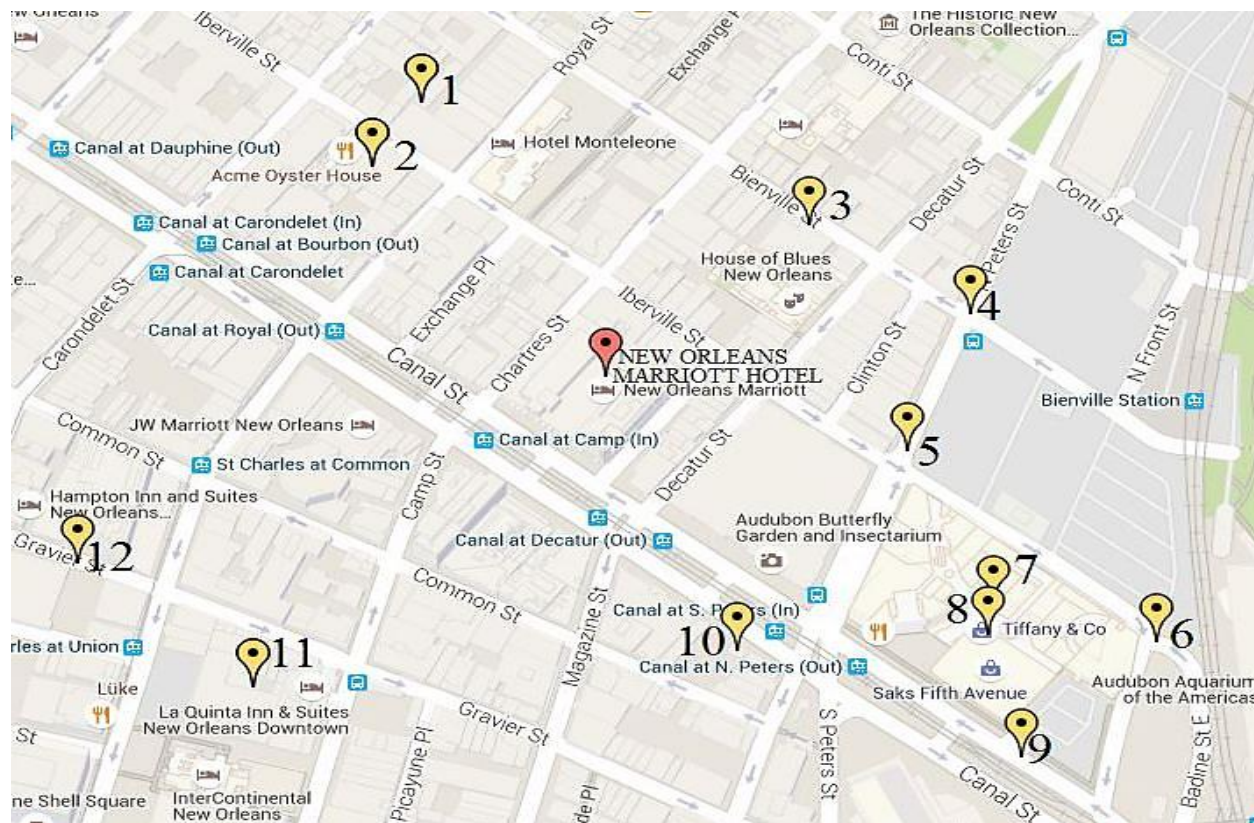

OFFICIATE LOUISIANA - Bulletin #4 – Parking Options

As previously communicated, we do not believe parking at the Marriott Hotel is a good option. We suggest the best option is for you to locate an official in the New Orleans area, arrange to park at his/her home, and Uber downtown. Should you decide to drive downtown, below is a map followed by the specific location and contact information for parking lots near the Marriott Hotel. **WE STRONGLY ADVISE THAT YOU CONTACT THE FACILITY IN ADVANCE TO CONFIRM THAT IT PROVIDES 24 HOUR PARKING AND THE RATES IT CHARGES.**